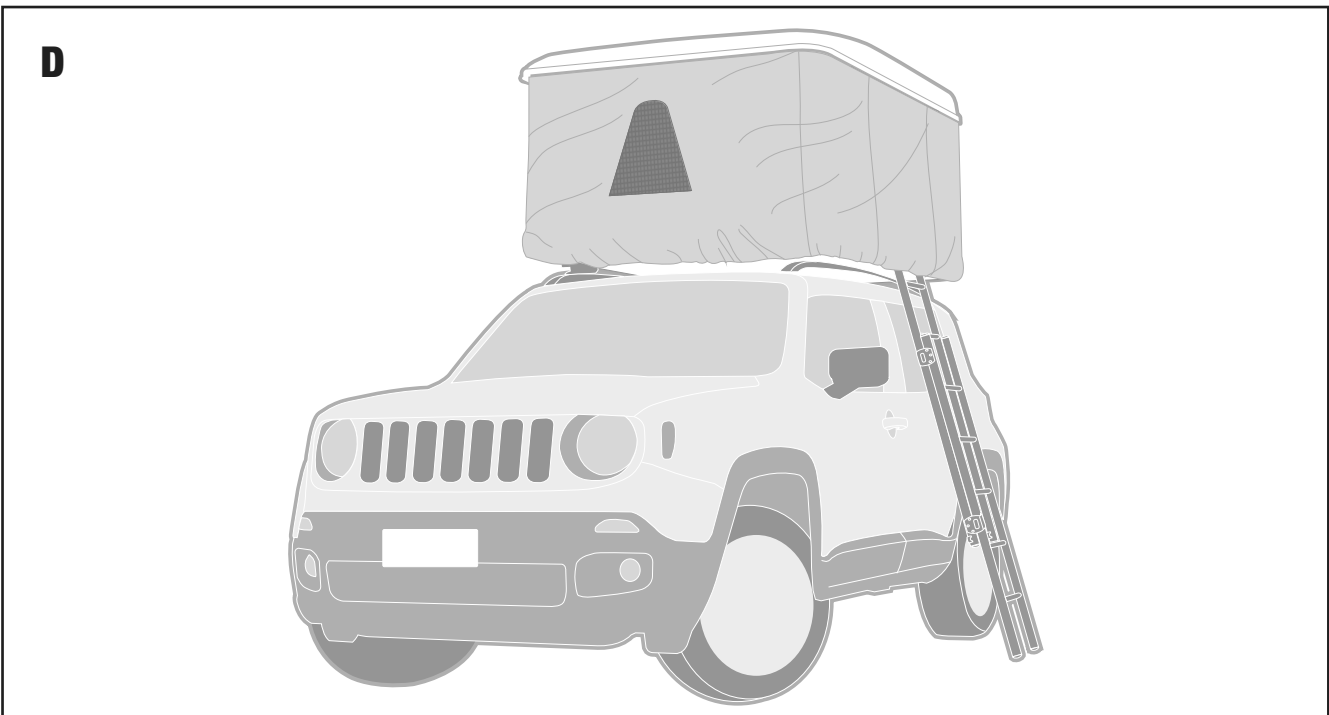

MAGGIOLINA WINTER HOOD INSTRUCTIONS

- ***Cappuccio invernale***
M/10AS, M/10AM, M/10AL
- ***Capuchon d'hiver***
M/10AS, M/10AM, M/10AL
- ***Thermohaube***
M/10AS, M/10AM, M/10AL

X1

AUTOHOME® produced by
Zifer Italia Srl
Viale Risorgimento, 23
46017 Rivarolo Mantovano
(Mantova) Italy
Tel. +39 0376 99590
+39 0376 958164
Fax +39 0376 958088