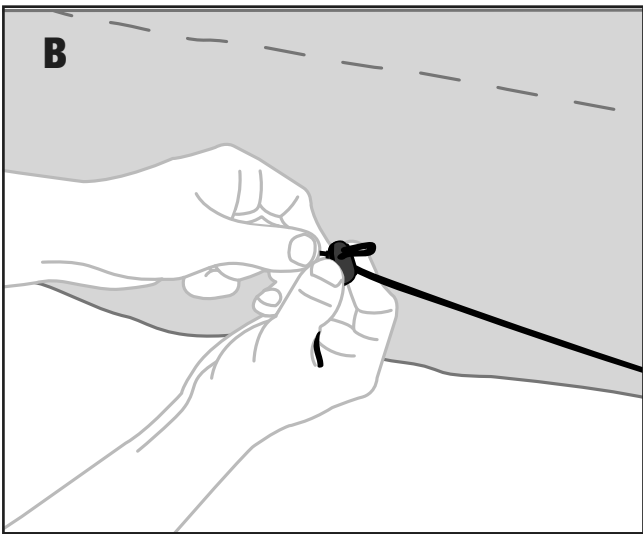

MAGGIOLINA WINTER HOOD INSTRUCTIONS

- ***Cappuccio invernale***
M/10AS, M/10AM, M/10AL
- ***Capuchon d'hiver***
M/10AS, M/10AM, M/10AL
- ***Thermohaube***
M/10AS, M/10AM, M/10AL

X1

AUTOHOME® produced by
Zifer Italia Srl
Viale Risorgimento, 23
46017 Rivarolo Mantovano
(Mantova) Italy
Tel. +39 0376 99590
+39 0376 958164
Fax +39 0376 958088