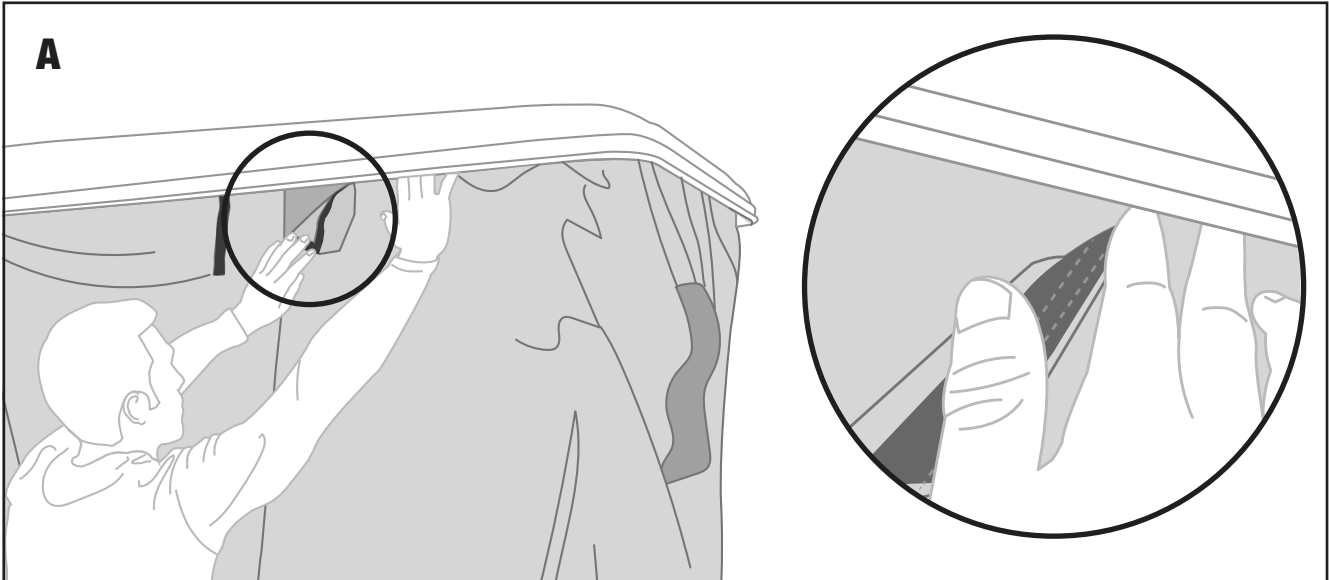

MAGGIOLINA WINTER HOOD INSTRUCTIONS

- ***Cappuccio invernale***
M/10AS, M/10AM, M/10AL
- ***Capuchon d'hiver***
M/10AS, M/10AM, M/10AL
- ***Thermohaube***
M/10AS, M/10AM, M/10AL

X1

AUTOHOME® produced by
Zifer Italia Srl
Viale Risorgimento, 23
46017 Rivarolo Mantovano
(Mantova) Italy
Tel. +39 0376 99590
+39 0376 958164
Fax +39 0376 958088