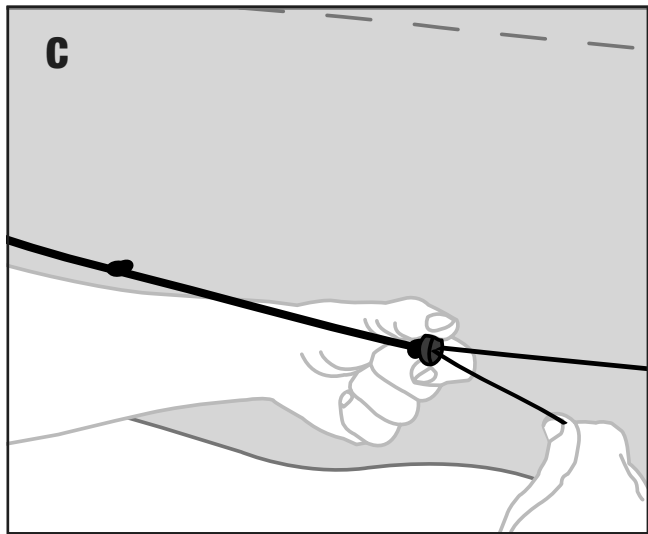

MAGGIOLINA WINTER HOOD INSTRUCTIONS

- ***Cappuccio invernale***
M/10AS, M/10AM, M/10AL
- ***Capuchon d'hiver***
M/10AS, M/10AM, M/10AL
- ***Thermohaube***
M/10AS, M/10AM, M/10AL

X1

AUTOHOME® produced by
Zifer Italia Srl
Viale Risorgimento, 23
46017 Rivarolo Mantovano
(Mantova) Italy
Tel. +39 0376 99590
+39 0376 958164
Fax +39 0376 958088